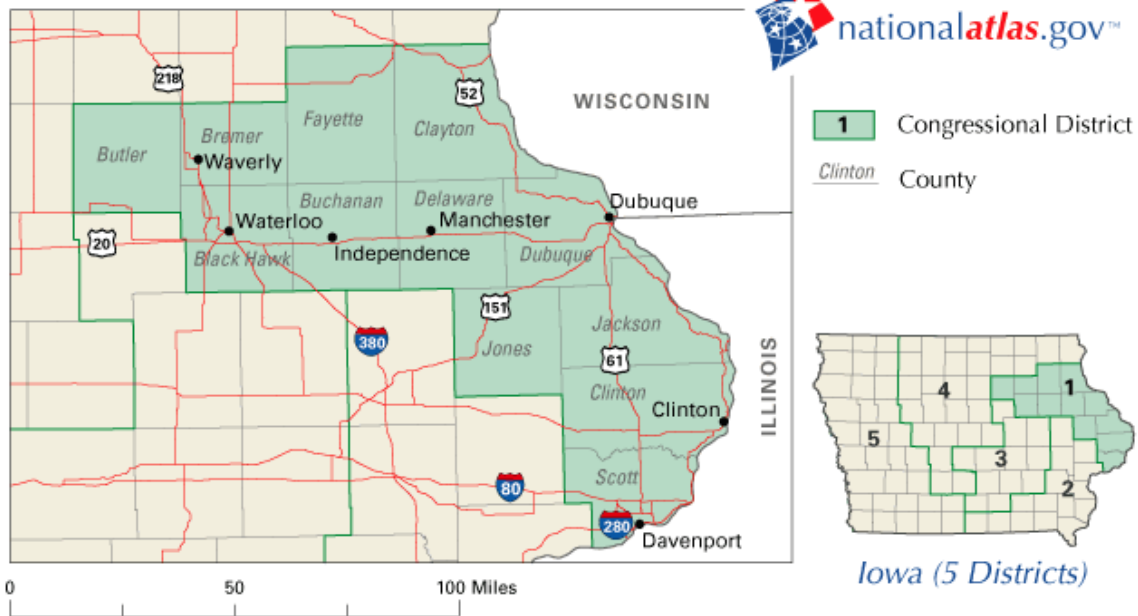

Who is your US Congress House Representative?
<https://writerep.house.gov/writerep/welcome.shtml>

Iowa 1st District Bruce Braley

https://forms.house.gov/braley/webforms/issue_subscribe.html

Congressional District 1

Iowa 2nd District David Loebsack

<http://loebsack.house.gov/contactform/>

Congressional District 2

Iowa 3rd District Leonard Boswell
<http://boswell.house.gov/messageform.htm>

Congressional District 3

3 Congressional District
 Polk County

Iowa (5 Districts)

Iowa 4th District Tom Latham
<http://www.tomlatham.house.gov/Contact/>

Congressional District 4

4 Congressional District
 Boone County

Iowa (5 Districts)

Iowa 5th District Steve King
<http://www.house.gov/steveking/contact.shtm>

Congressional District 5

5 Congressional District
Crawford County

Iowa (5 Districts)