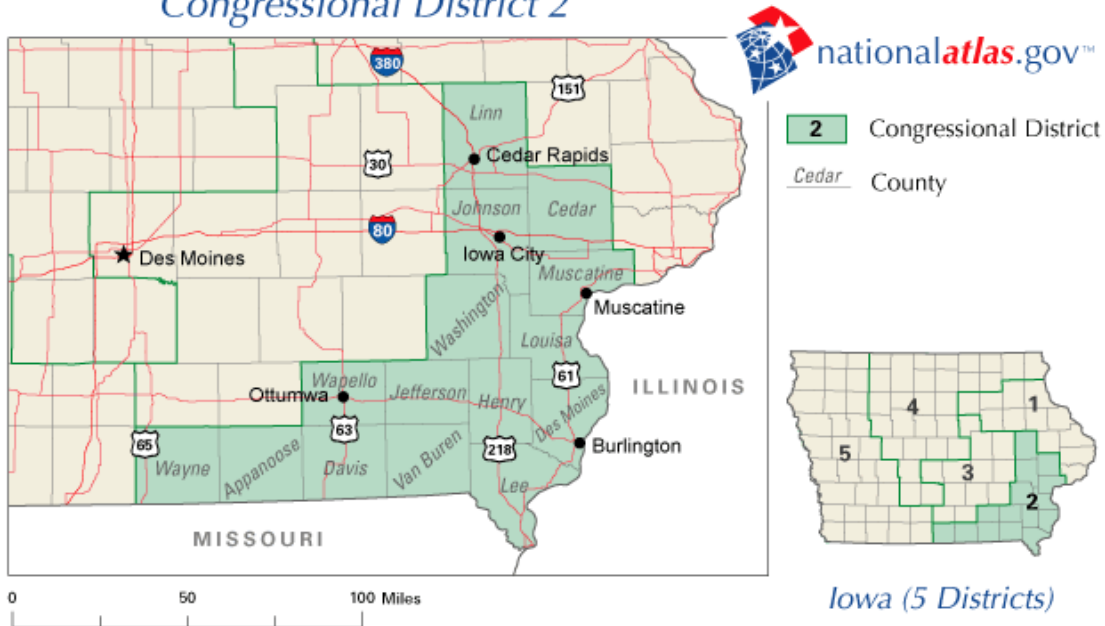

Who is your US Congress House Representative?
<https://writerep.house.gov/writerep/welcome.shtml>

Iowa 1st District Bruce Braley

https://forms.house.gov/braley/webforms/issue_subscribe.html

Congressional District 1

Iowa 2nd District David Loebsack

<http://loebsack.house.gov/contactform/>

Congressional District 2

Iowa 3rd District Leonard Boswell
<http://boswell.house.gov/messageform.htm>

Congressional District 3

3 Congressional District
 Polk County

Iowa (5 Districts)

Iowa 4th District Tom Latham
<http://www.tomlatham.house.gov/Contact/>

Congressional District 4

4 Congressional District
 Boone County

Iowa (5 Districts)

Iowa 5th District Steve King
<http://www.house.gov/steveking/contact.shtm>

Congressional District 5

5 Congressional District
Crawford County

Iowa (5 Districts)