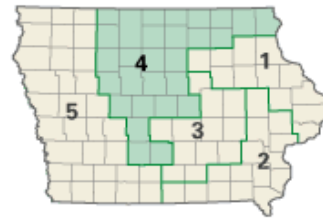

Iowa 2nd District David Loebsack

<http://loebsack.house.gov/contactform/>

Congressional District 2

Iowa 3rd District Leonard Boswell
<http://boswell.house.gov/messageform.htm>

Congressional District 3

3 Congressional District
 Polk County

Iowa (5 Districts)

Iowa 4th District Tom Latham
<http://www.tomlatham.house.gov/Contact/>

Congressional District 4

4 Congressional District
 Boone County

Iowa (5 Districts)

Iowa 5th District Steve King
<http://www.house.gov/steveking/contact.shtm>

Congressional District 5

5 Congressional District
Crawford County

Iowa (5 Districts)