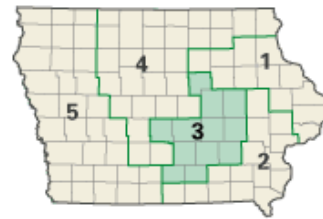

Iowa 2nd District David Loebsack

<http://loebsack.house.gov/contactform/>

Congressional District 2

Iowa 3rd District Leonard Boswell
<http://boswell.house.gov/messageform.htm>

Congressional District 3

3 Congressional District
 Polk County

Iowa (5 Districts)

Iowa 4th District Tom Latham
<http://www.tomlatham.house.gov/Contact/>

Congressional District 4

4 Congressional District
 Boone County

Iowa (5 Districts)

Iowa 5th District Steve King
<http://www.house.gov/steveking/contact.shtm>

Congressional District 5

5 Congressional District
Crawford County

Iowa (5 Districts)