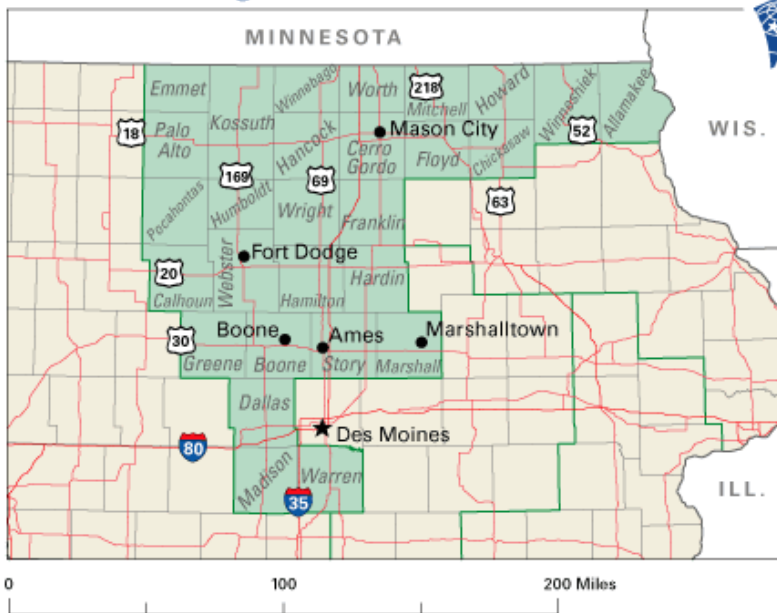

Who is your US Congress House Representative?
<https://writerep.house.gov/writerep/welcome.shtml>

Iowa 1st District Bruce Braley

https://forms.house.gov/braley/webforms/issue_subscribe.html

Congressional District 1

Iowa 2nd District David Loebsack

<http://loebsack.house.gov/contactform/>

Congressional District 2

Iowa 3rd District Leonard Boswell
<http://boswell.house.gov/messageform.htm>

Congressional District 3

3 Congressional District
 Polk County

Iowa (5 Districts)

Iowa 4th District Tom Latham
<http://www.tomlatham.house.gov/Contact/>

Congressional District 4

4 Congressional District
 Boone County

Iowa (5 Districts)

Iowa 5th District Steve King
<http://www.house.gov/steveking/contact.shtm>

Congressional District 5

5 Congressional District
Crawford County

Iowa (5 Districts)