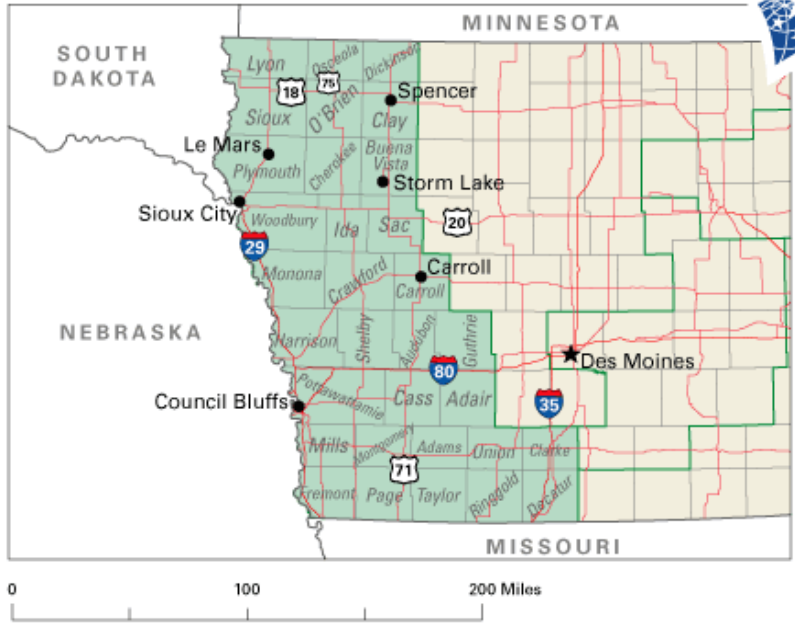

Who is your US Congress House Representative?
<https://writerep.house.gov/writerep/welcome.shtml>

Iowa 1st District Bruce Braley

https://forms.house.gov/braley/webforms/issue_subscribe.html

Congressional District 1

Iowa 2nd District David Loebsack

<http://loebsack.house.gov/contactform/>

Congressional District 2

Iowa 3rd District Leonard Boswell
<http://boswell.house.gov/messageform.htm>

Congressional District 3

3 Congressional District
 Polk County

Iowa (5 Districts)

Iowa 4th District Tom Latham
<http://www.tomlatham.house.gov/Contact/>

Congressional District 4

4 Congressional District
 Boone County

Iowa (5 Districts)

Iowa 5th District Steve King
<http://www.house.gov/steveking/contact.shtm>

Congressional District 5

5 Congressional District
Crawford County

Iowa (5 Districts)