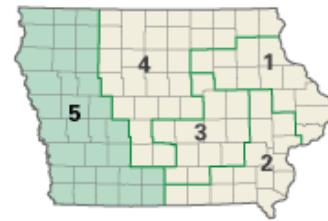

Iowa 2nd District David Loebsack

<http://loebsack.house.gov/contactform/>

Congressional District 2

Iowa 3rd District Leonard Boswell
<http://boswell.house.gov/messageform.htm>

Congressional District 3

3 Congressional District
 Polk County

Iowa (5 Districts)

Iowa 4th District Tom Latham
<http://www.tomlatham.house.gov/Contact/>

Congressional District 4

4 Congressional District
 Boone County

Iowa (5 Districts)

Iowa 5th District Steve King
<http://www.house.gov/steveking/contact.shtm>

Congressional District 5

5 Congressional District
Crawford County

Iowa (5 Districts)